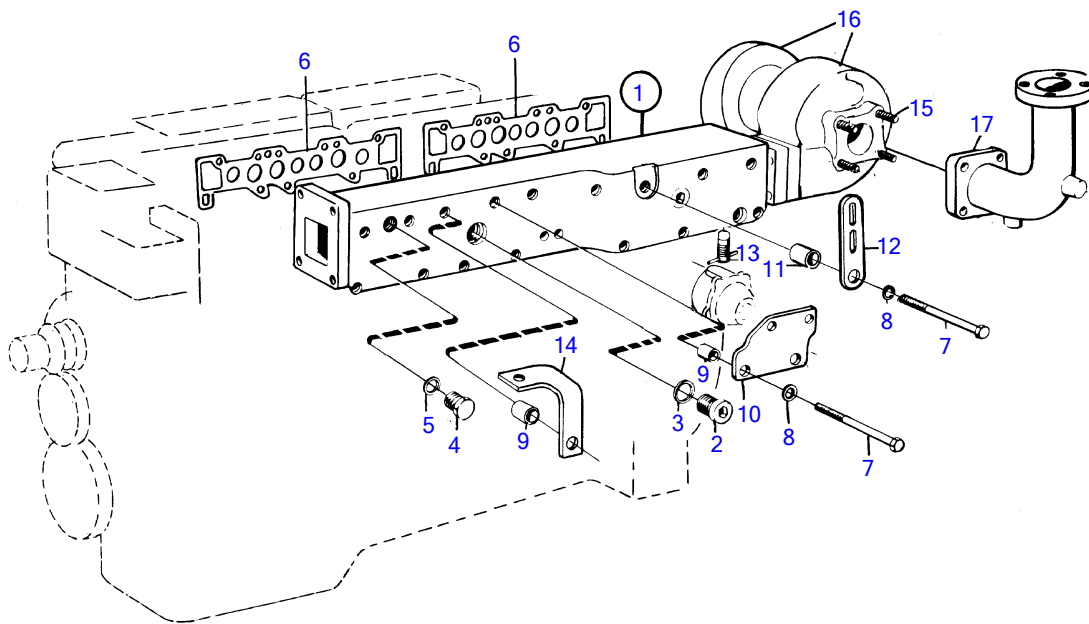

AQD70D, TAMD70D

5147

AQD70D, TAMD70D

| REF | PART NO. | QTY | DESCRIPTION | SEE SEC. | NOTES |
|-----|----------|-----|---------------------|----------|-----------------------------|
| 1 | (875706) | 1 | Exhaust pipe | | Obsolete part |
| 2 | 467367 | 6 | • Plug | | |
| 3 | 469328 | 6 | • Gasket | | |
| 4 | 301185 | 2 | • Plug | | |
| 5 | 957185 | 2 | • Gasket | | |
| 6 | 842531 | 2 | Gasket | | |
| 7 | 942338 | 4 | Hexagon screw | | L=114mm |
| | 955544 | 8 | Hexagon screw | | L=102mm |
| | 959797 | 7 | Hexagon screw | | L=140mm |
| | 959798 | 1 | Hexagon screw | | L=152mm |
| 8 | 942336 | 20 | Spring washer | | |
| 9 | (912127) | 4 | Spacer sleeve | | Obsolete part |
| 10 | (843974) | 1 | Bracket | | Obsolete part, See group 2C |
| 11 | | | • | | |
| 12 | 965535 | 1 | Bracket | | |
| 13 | 82745 | 1 | Shut-off cock | | |
| 14 | (844575) | 2 | Attaching plate | | Obsolete part |
| 15 | 924079 | 4 | Stud | | |
| 16 | | 1 | turbo | 16818 | |
| 17 | | 1 | exhaust elbow, hose | 16826 | |